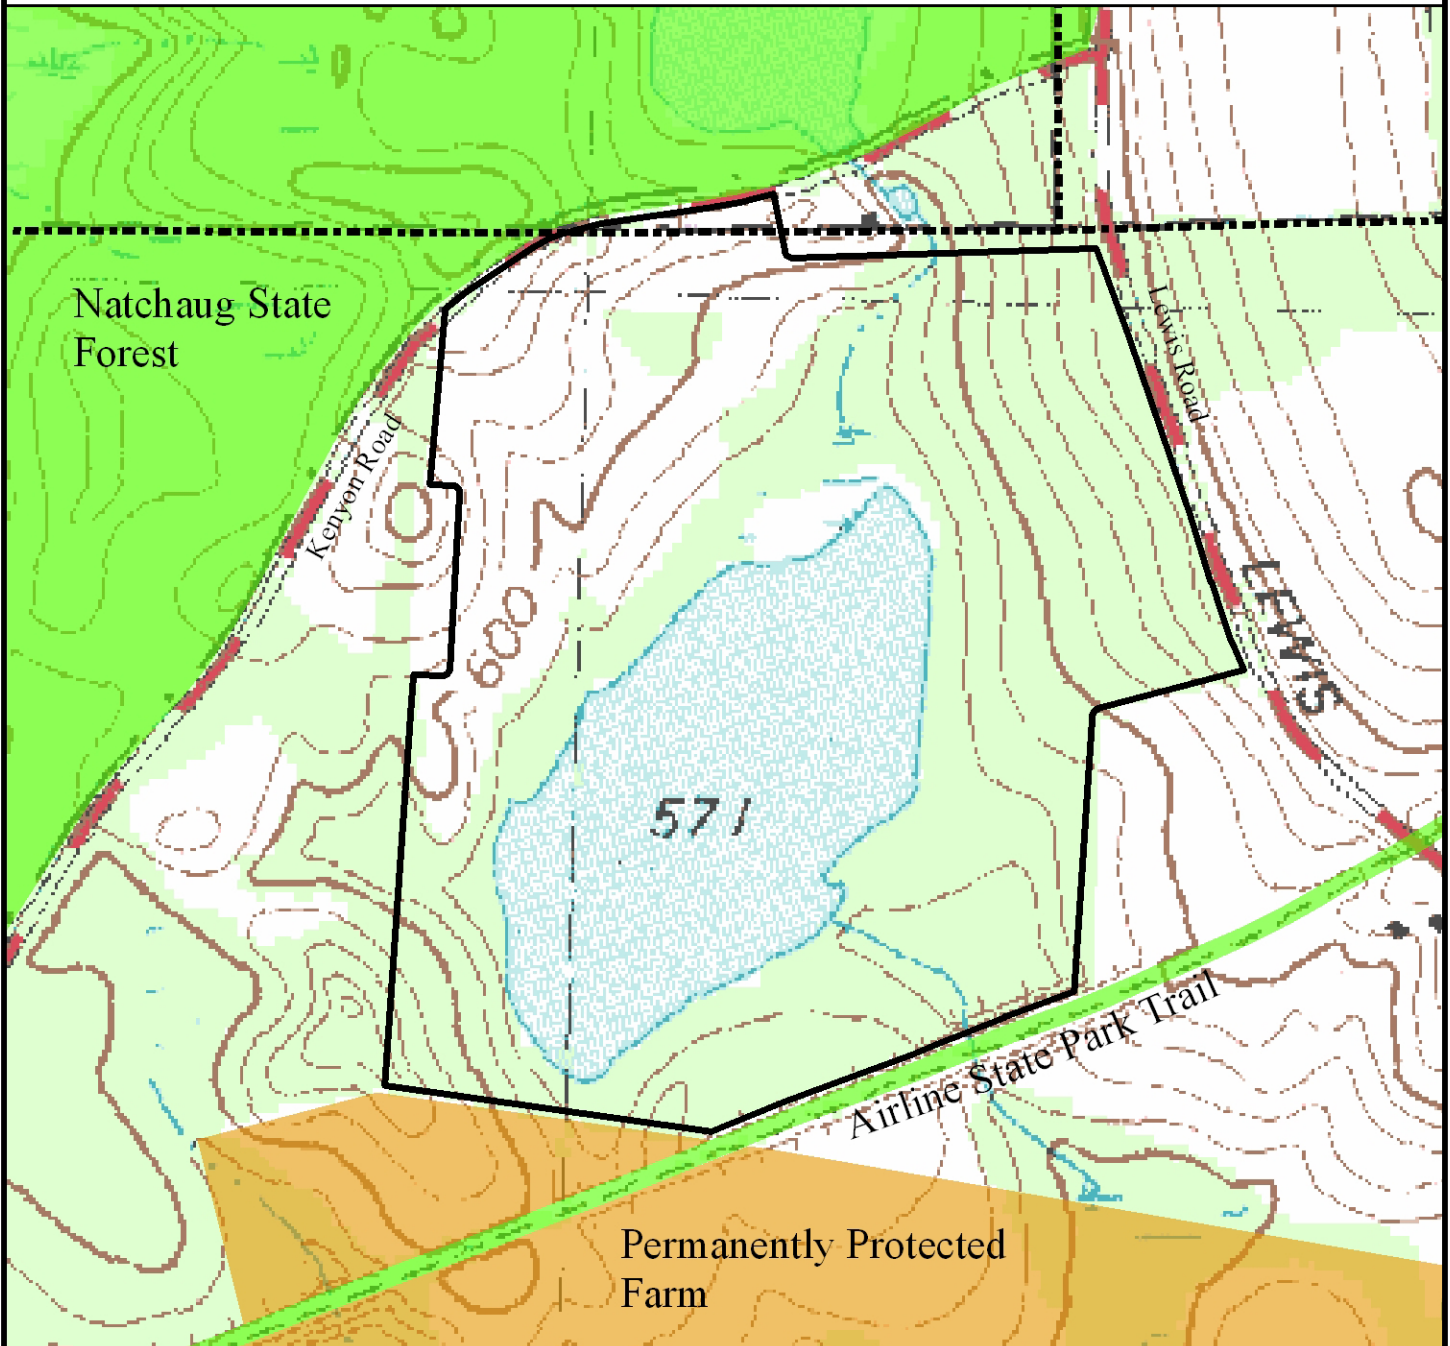

# Topography

0 500 1,000 Feet

This map is intended for planning purposes only, contains no authoritative positional information, and is not suitable for conveyances

Compiled by the Green Valley Institute  
Geographic Information Systems Center,  
August 2007

## Legend

- Town Boundary
- Blue Flag Meadow Property Boundary

## Adjacent Open Space

- Permanently Protected Farm
- State Owned Open Space